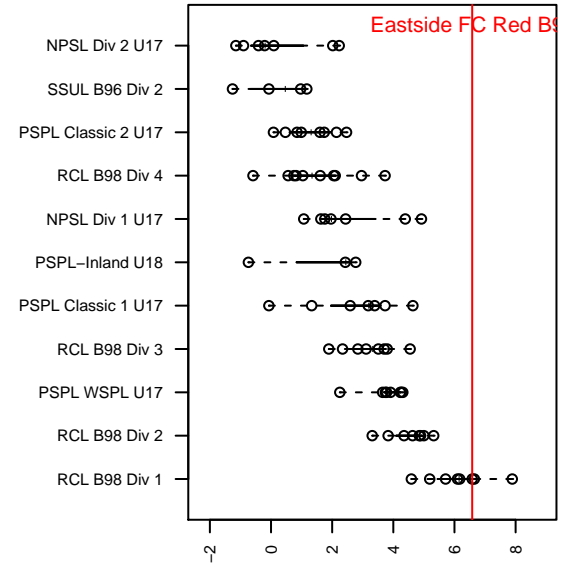

Eastside FC Red B98

Eastside FC
 Preston, WA
 B98 total strength=1908
 attack=51.5 defense=41.97
 fall league = RCL B98 Div 1

alt names used:
 EASTSIDE FC BOYS 98 RED (WA)
 Eastside FC B98 Red A
 Eastside FC B98 Red A
 EASTSIDE FC BOYS 98 RED (WA)
 Eastside FC B98 Red A
 EASTSIDE FC BOYS 98 RED (WA)

Venues played:
 2014 Showcase of Champions Red U16
 2015 Rainier Challenge Samba U18
 2015 Surf Cup Surf Super Cup U17
 2015 RCL B98 Div 1
 2015 Surf College Showcase Swami's Showcas
 2015 FWRL B98
 2015 WYS Championship B98
 2015 PDT Phoenix Showcase – Red U17

**attack and defense variance (black dot)
relative to other teams
and top 10 in region**

**attack and defense rating
relative to others at age
and all opponents in last 13 months**

Performance relative to 13 month average