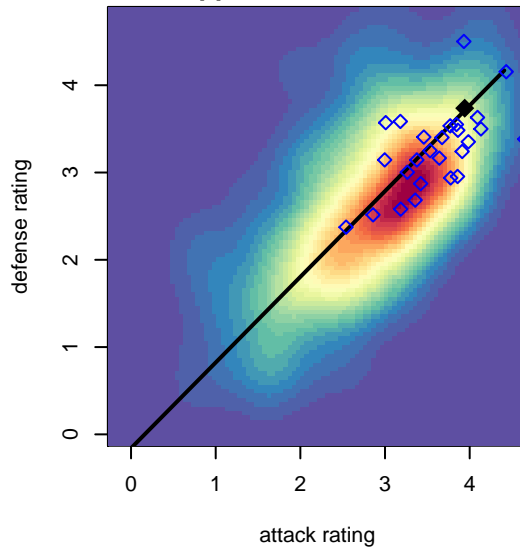

Eastside FC Red B98

Eastside FC
 Preston, WA
 B98 total strength=1908
 attack=51.5 defense=41.97
 fall league = RCL B98 Div 1

alt names used:
 EASTSIDE FC BOYS 98 RED (WA)
 Eastside FC B98 Red A
 Eastside FC B98 Red A
 EASTSIDE FC BOYS 98 RED (WA)
 Eastside FC B98 Red A
 EASTSIDE FC BOYS 98 RED (WA)

**attack and defense variance (black dot)
relative to other teams
and top 10 in region**

**attack and defense rating
relative to others at age
and all opponents in last 13 months**

Performance relative to 13 month average