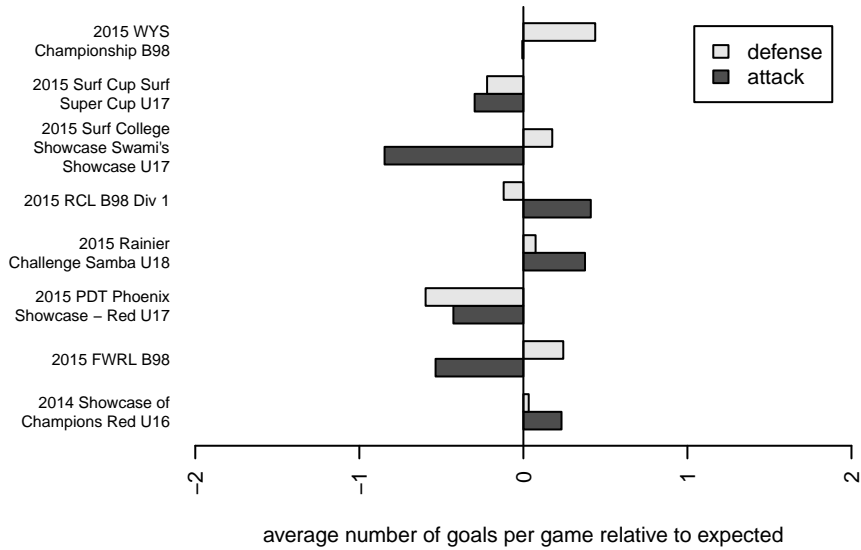

Eastside FC Red B98

Eastside FC
 Preston, WA
 B98 total strength=1908
 attack=51.5 defense=41.97
 fall league = RCL B98 Div 1

alt names used:
 EASTSIDE FC BOYS 98 RED (WA)
 Eastside FC B98 Red A
 Eastside FC B98 Red A
 EASTSIDE FC BOYS 98 RED (WA)
 Eastside FC B98 Red A
 EASTSIDE FC BOYS 98 RED (WA)

Venues played:
 2014 Showcase of Champions Red U16
 2015 Rainier Challenge Samba U18
 2015 Surf Cup Surf Super Cup U17
 2015 RCL B98 Div 1
 2015 Surf College Showcase Swami's Showcas
 2015 FWRL B98
 2015 WYS Championship B98
 2015 PDT Phoenix Showcase – Red U17

**attack and defense variance (black dot)
relative to other teams
and top 10 in region**

**attack and defense rating
relative to others at age
and all opponents in last 13 months**

Performance relative to 13 month average