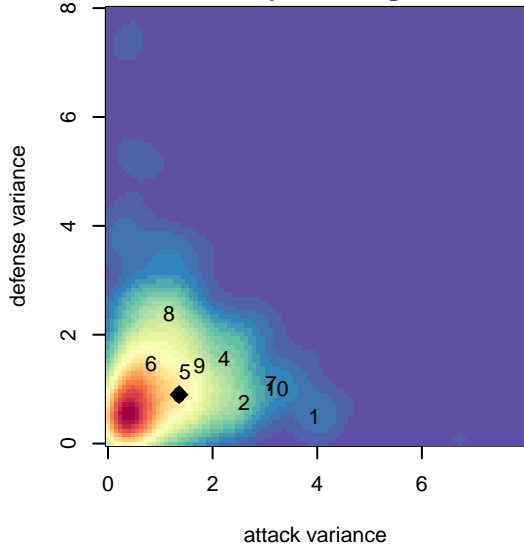

Eastside FC Red B98

Eastside FC
 Preston, WA
 B98 total strength=1908
 attack=51.5 defense=41.97
 fall league = RCL B98 Div 1

alt names used:
 EASTSIDE FC BOYS 98 RED (WA)
 Eastside FC B98 Red A
 Eastside FC B98 Red A
 EASTSIDE FC BOYS 98 RED (WA)
 Eastside FC B98 Red A
 EASTSIDE FC BOYS 98 RED (WA)

**attack and defense variance (black dot)
relative to other teams
and top 10 in region**

**attack and defense rating
relative to others at age
and all opponents in last 13 months**

Performance relative to 13 month average