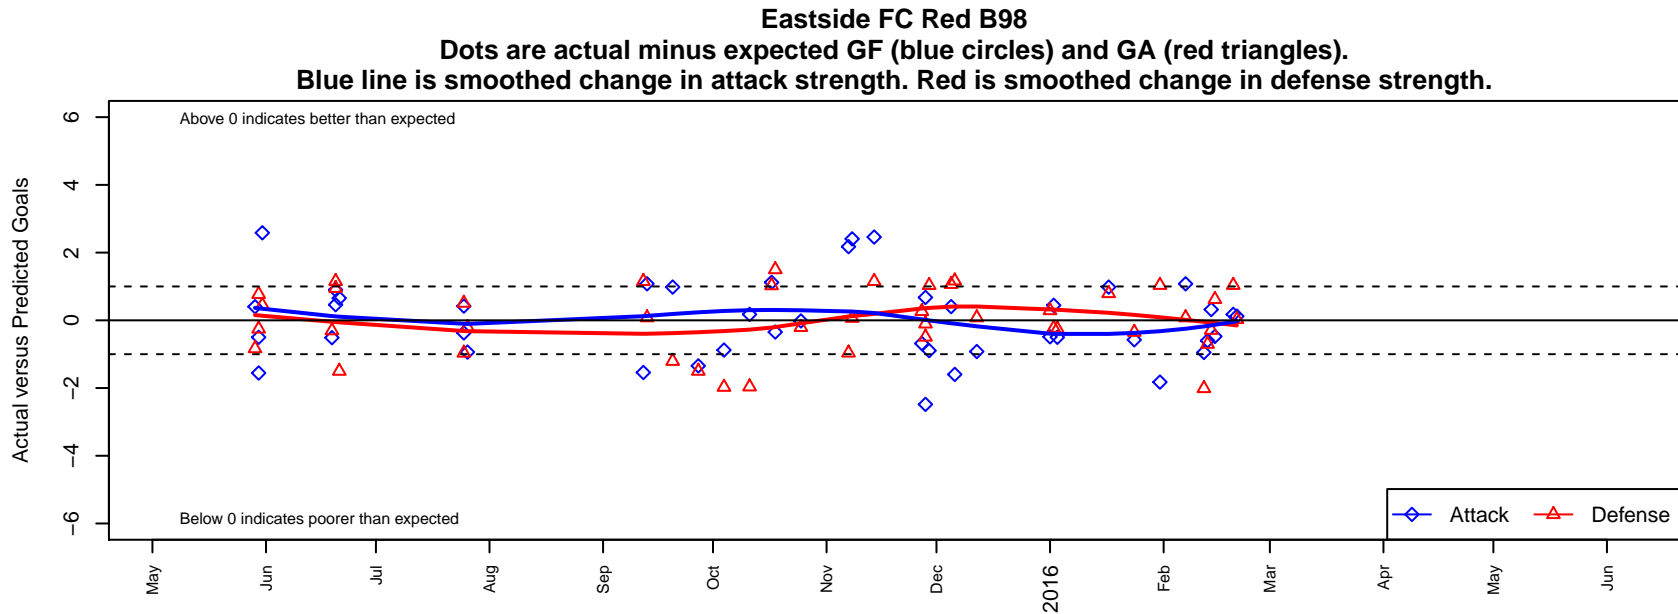

Eastside FC Red B98

Eastside FC
 Preston, WA
 B98 total strength=1908
 attack=51.5 defense=41.97
 fall league = RCL B98 Div 1

alt names used:
 EASTSIDE FC BOYS 98 RED (WA)
 Eastside FC B98 Red A
 Eastside FC B98 Red A
 EASTSIDE FC BOYS 98 RED (WA)
 Eastside FC B98 Red A
 EASTSIDE FC BOYS 98 RED (WA)

**attack and defense variance (black dot)
relative to other teams
and top 10 in region**

**attack and defense rating
relative to others at age
and all opponents in last 13 months**

Performance relative to 13 month average