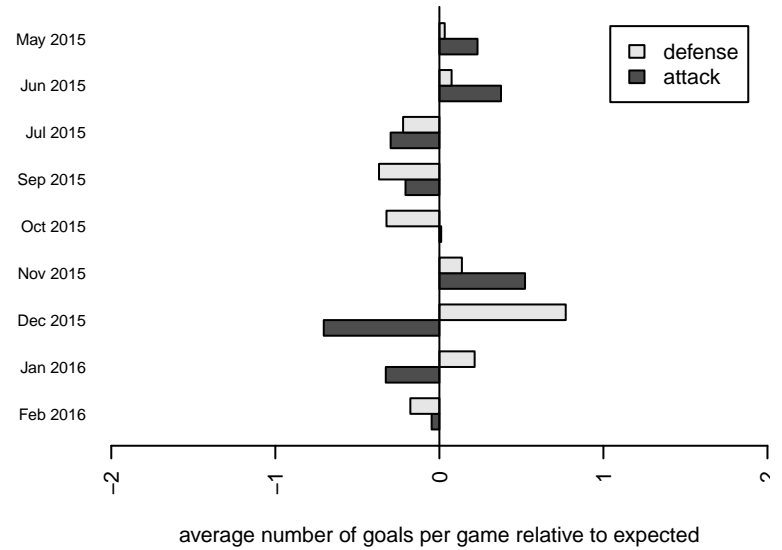

Performance relative to 13 month average